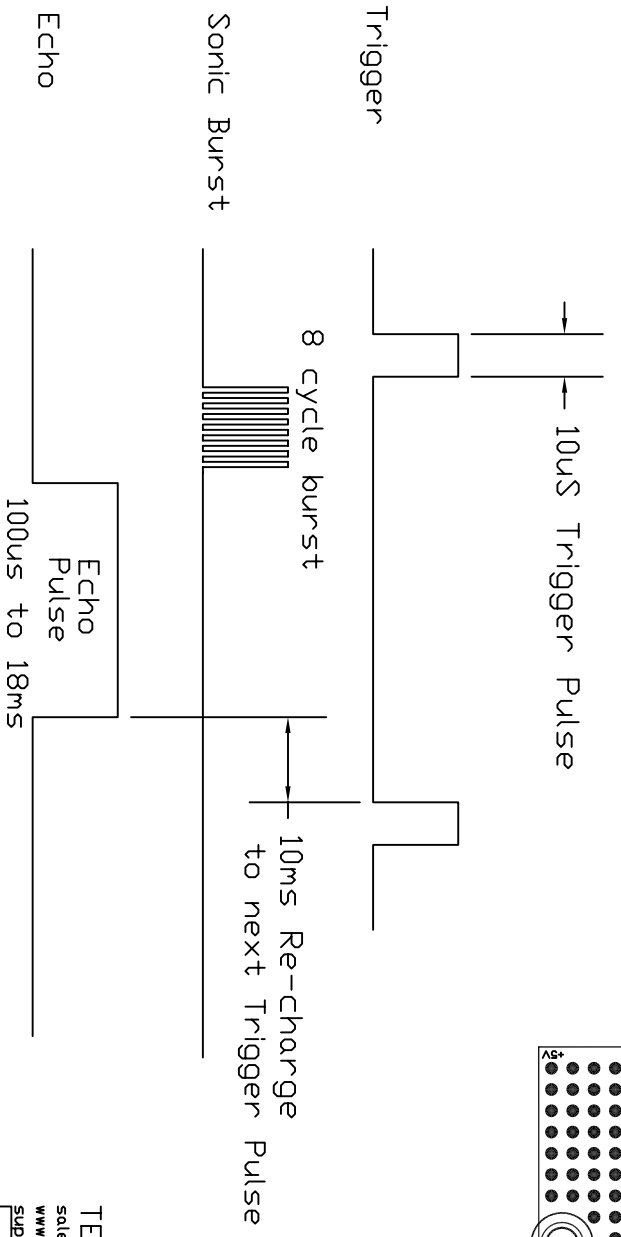

SRF04 Timing Diagram

Note: If no object detected then Echo pulse is approx. 36ms

TECHNOLOGICAL ARTS
 sales@technologicalarts.ca
 www.technologicalarts.com
 support@technologicalarts.ca

Title		NC12DX SSIM SONAR connections
Size	Document Number	Rev
A	FILE: NC12SSIM_SRF04_Apps.DWG	0
Date:	Friday, August 06, 2004	Sheet 1 of 1